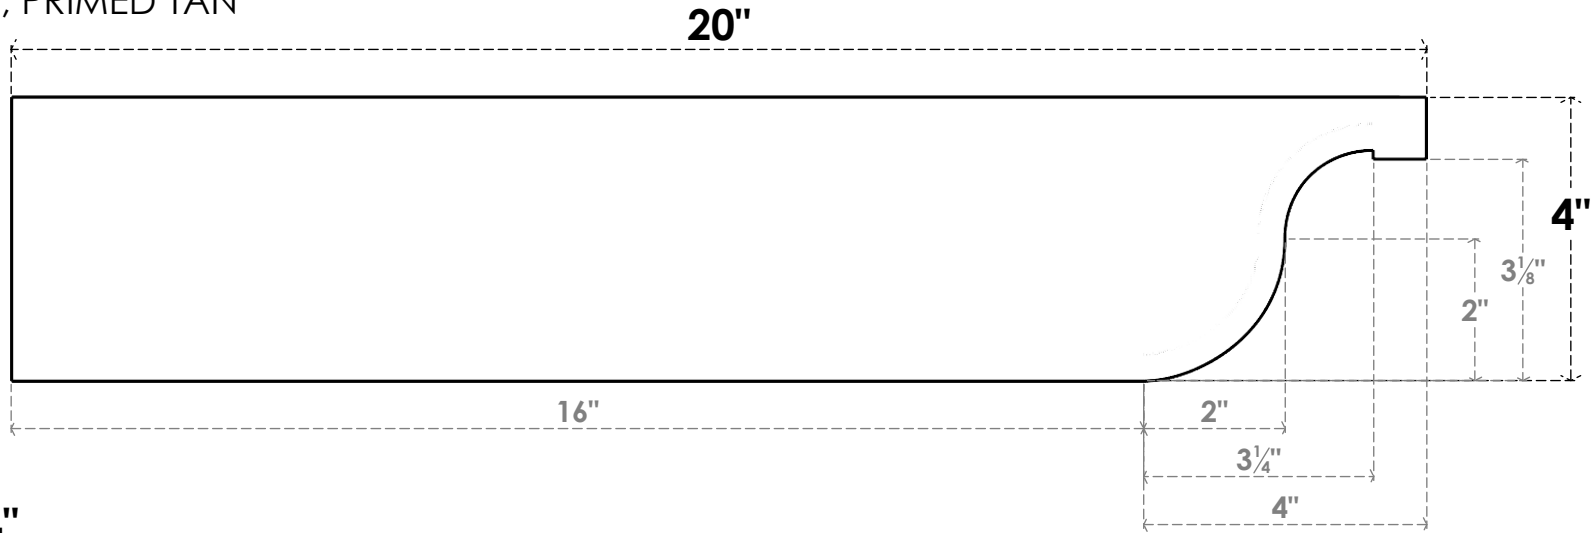

ITEM NUMBER: RFTURO040X04000X20000X004DEL00RCPR

4"W X 4"H X 20"L TIMBERTHANE ROUGH CEDAR DEL MONTE FAUX WOOD OPEN RAFTER TAIL, 4"L END, PRIMED TAN

SIDE PROFILE

ISOMETRIC

FRONT PROFILE

GENERATED DATE : 03/02/2023