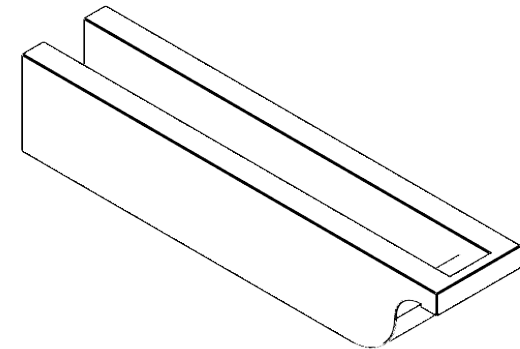

ITEM NUMBER: RFTURO040X04000X20000X004DEL00RCPR

4"W X 4"H X 20"L TIMBERTHANE ROUGH CEDAR DEL MONTE FAUX WOOD OPEN RAFTER TAIL, 4"L END, PRIMED TAN

SIDE PROFILE

ISOMETRIC

FRONT PROFILE

GENERATED DATE : 03/02/2023

EKENA MILLWORK
2300 WEST MAIN ST.
CLARKSVILLE, TX 75426
TOLL FREE: 866-607-0453
WWW.EKENAMILLWORK.COM

NOTES

1. INSTALLATION TO BE COMPLETED IN ACCORDANCE WITH MANUFACTURER'S SPECIFICATIONS.
2. DRAWING MAY NOT BE TO SCALE
3. THIS DRAWING IS INTENDED FOR DESIGN AND PLANNING PURPOSES ONLY.
4. ALL INFORMATION CONTAINED HEREIN WAS CURRENT AT THE TIME OF DEVELOPMENT BUT MUST BE REVIEWED AND APPROVED BY THE PRODUCT MANUFACTURER TO BE CONSIDERED ACCURATE.
5. TIMBERTHANE ARCHITECTURAL PRODUCTS ARE MADE FROM HIGH DENSITY URETHANE AND COME FACTORY PRIMED