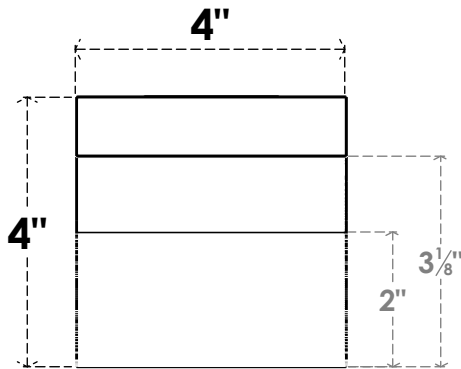

ITEM NUMBER: RFTURO040X04000X20000X004DEL00RCPR

4"W X 4"H X 20"L TIMBERTHANE ROUGH CEDAR DEL MONTE FAUX WOOD OPEN RAFTER TAIL, 4"L END, PRIMED TAN

SIDE PROFILE

ISOMETRIC

FRONT PROFILE

GENERATED DATE : 03/02/2023